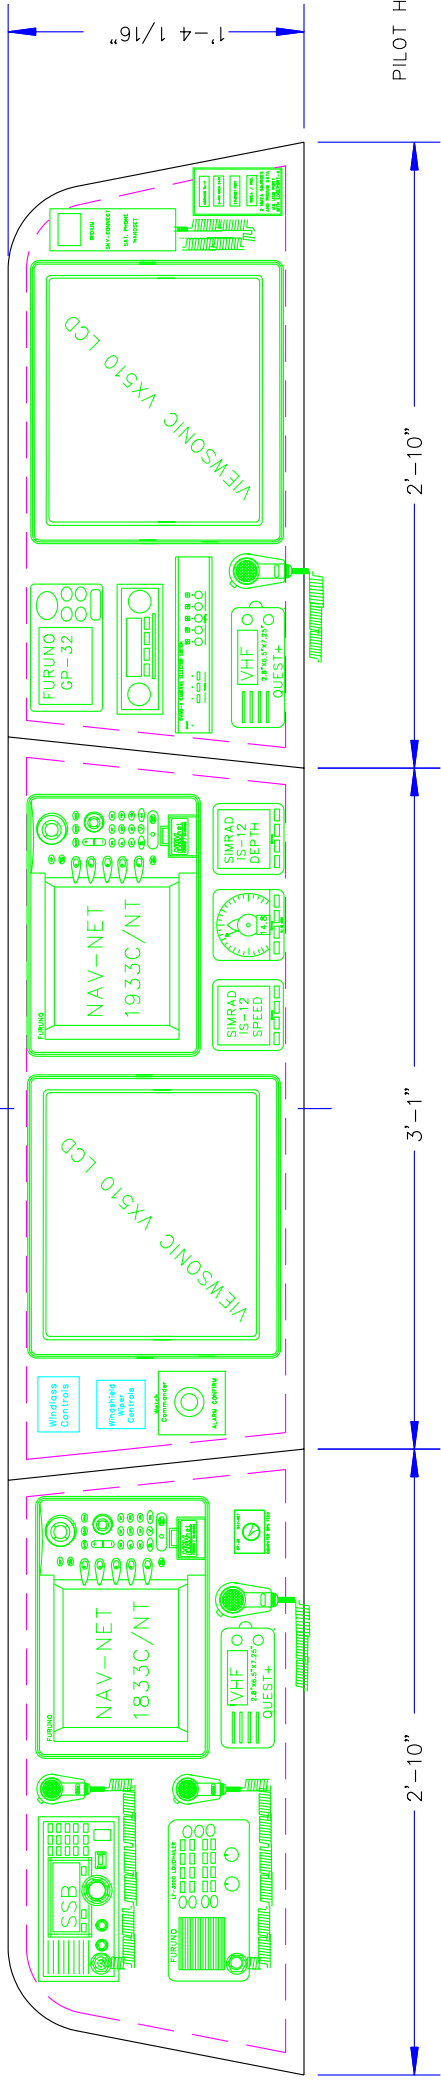

PORT CONSOLE

CENTER CONSOLE

STARBOARD CONSOLE

PILOT HO

3'-0"

# WHEEL CONSOLE

8 1/2"